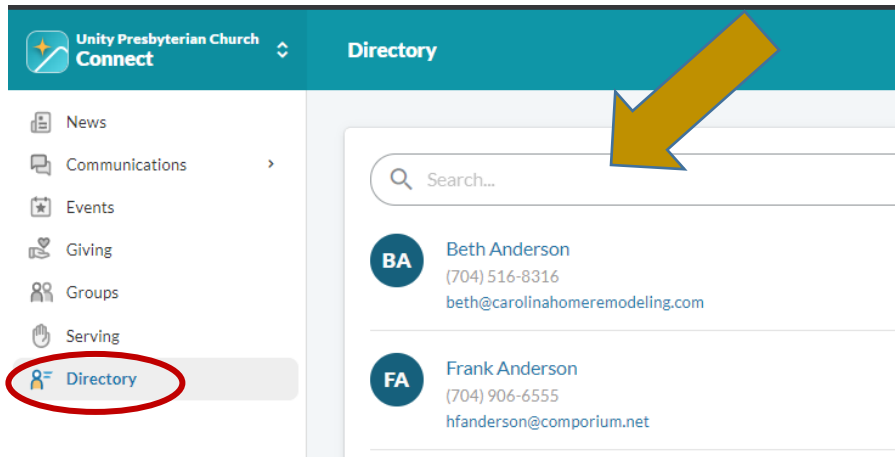

DIRECTORY: This is the Online Directory where contact information for those who have opted-in to the online directory will be located. There is a **search bar at the top** where you can enter the name of the person you are trying to locate (first & last work best). Once you locate the person you are looking for, click on that person's name to open a screen where their contact information will be visible to you if you have permission to view their information.