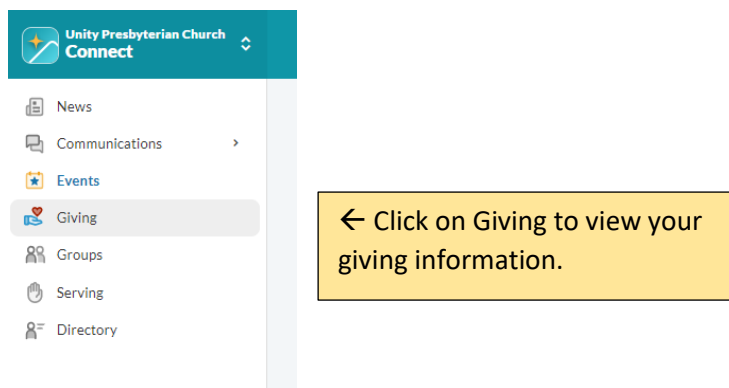

DIRECTORY: This is the Online Directory where contact information for those who have opted-in to the online directory will be located. There is a **search bar at the top** where you can enter the name of the person you are trying to locate (first & last work best). Once you locate the person you are looking for, click on that person's name to open a screen where their contact information will be visible to you if you have permission to view their information.

GIVING:

GROUPS: From this page you can explore the groups you are involved in (Tab – **Your Groups**), the groups your children are involved in (Tab – **Your Children's Groups**), or you can search for other groups you may wish join (Tab – **Find Groups**)