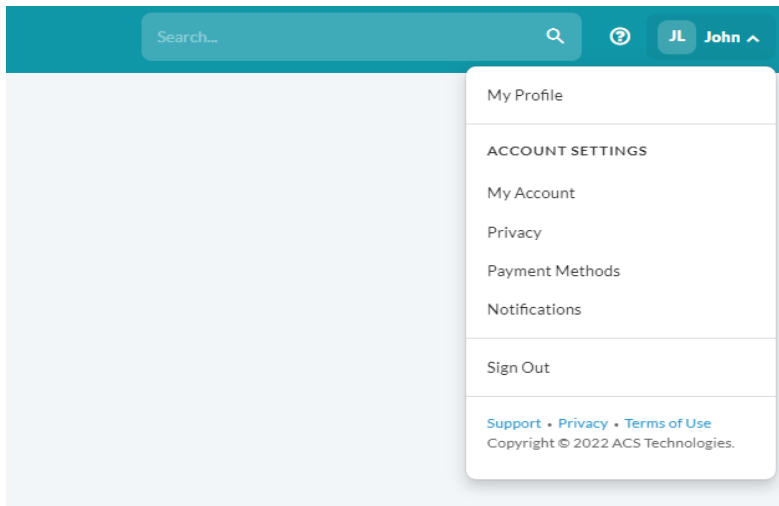

Once you have created your account, that is the password you will use to sign in on either the computer or the mobile app associated with Realm. If you would like to download the mobile app associated with Realm you can find it in the App Store by searching for “Realm Connect”.

To log into Realm after creating your login, go to Unity’s

Website (www.unityfortmill.org) and click on the

button at the top of the Home page.

On the next screen, click the words, “Sign In”.

On the next screen, enter your email address and your password and click “Sign In”. (If you ever forget or need to reset your password, you can click on “[Forgot your password?](#)” and follow the instructions to create a new password.

THINGS TO DO WHEN YOU LOG IN:

1. CHECK YOUR PROFILE INFORMATION

If you’re logging in on your computer, in the upper right of the screen you will see your name.

← Clicking on the arrow beside your name will open a menu where you can choose to look at your profile.

When you open your profile, you can review your contact and personal information. If anything needs to be updated, simply click on the  button. Be sure to click  after making your edits!

2. MANAGE PRIVACY