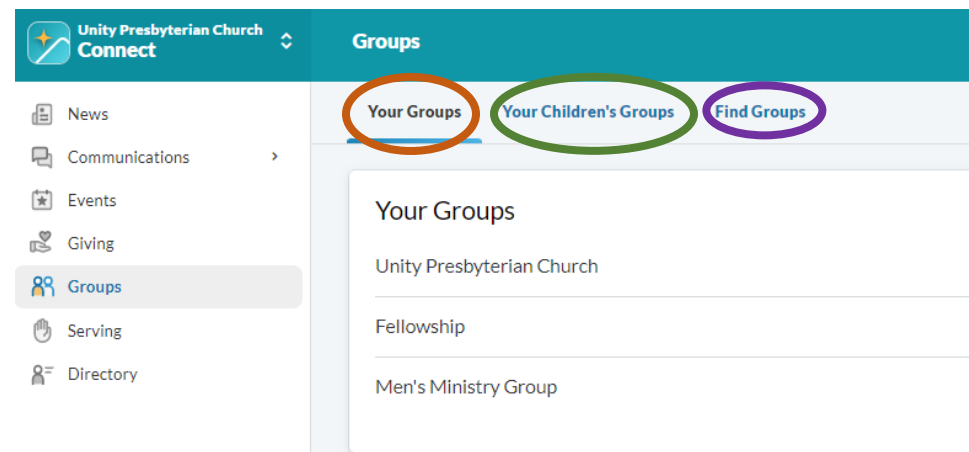

3. OTHER ITEMS TO EXPLORE

On the left side of your computer screen, you will see a list of Items to Explore:

NEWS: is your News Feed, similar to your news feed on other social media. Once we begin to post upcoming events and other communications you will see information from your specific groups appear on your News Feed.

DIRECTORY: This is the Online Directory where contact information for those who have opted-in to the online directory will be located. There is a **search bar at the top** where you can enter the name of the person you are trying to locate (first & last work best). Once you locate the person you are looking for, click on that person's name to open a screen where their contact information will be visible to you if you have permission to view their information.

GIVING:

GROUPS: From this page you can explore the groups you are involved in (Tab – **Your Groups**), the groups your children are involved in (Tab – **Your Children's Groups**), or you can search for other groups you may wish join (Tab – **Find Groups**)