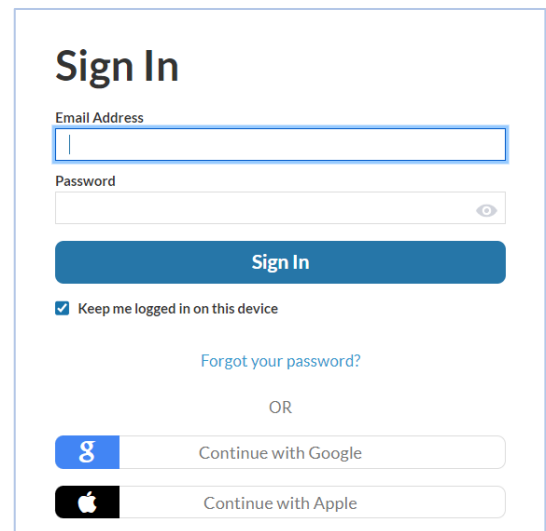

REALM INVITATIONS TO LOGIN AND OTHER INFORMATION

Your invitation to Realm will come from “Unity Presbyterian Church” (email address: notifications@onrealmmail.org) inviting you to create a Realm Account. Just follow the links and create your password, etc.

Once you have created your account, that is the password you will use to sign in on either the computer or the mobile app associated with Realm. If you would like to download the mobile app associated with Realm you can find it in the App Store by searching for “Realm Connect”.

To log into Realm after creating your login, go to Unity’s

Website (www.unityfortmill.org) and click on the

button at the top of the Home page.

On the next screen, click the words, “Sign In”.

On the next screen, enter your email address and your password and click “Sign In”. (If you ever forget or need to reset your password, you can click on “[Forgot your password?](#)” and follow the instructions to create a new password.

THINGS TO DO WHEN YOU LOG IN:

1. CHECK YOUR PROFILE INFORMATION

If you’re logging in on your computer, in the upper right of the screen you will see your name.

← Clicking on the arrow beside your name will open a menu where you can choose to look at your profile.